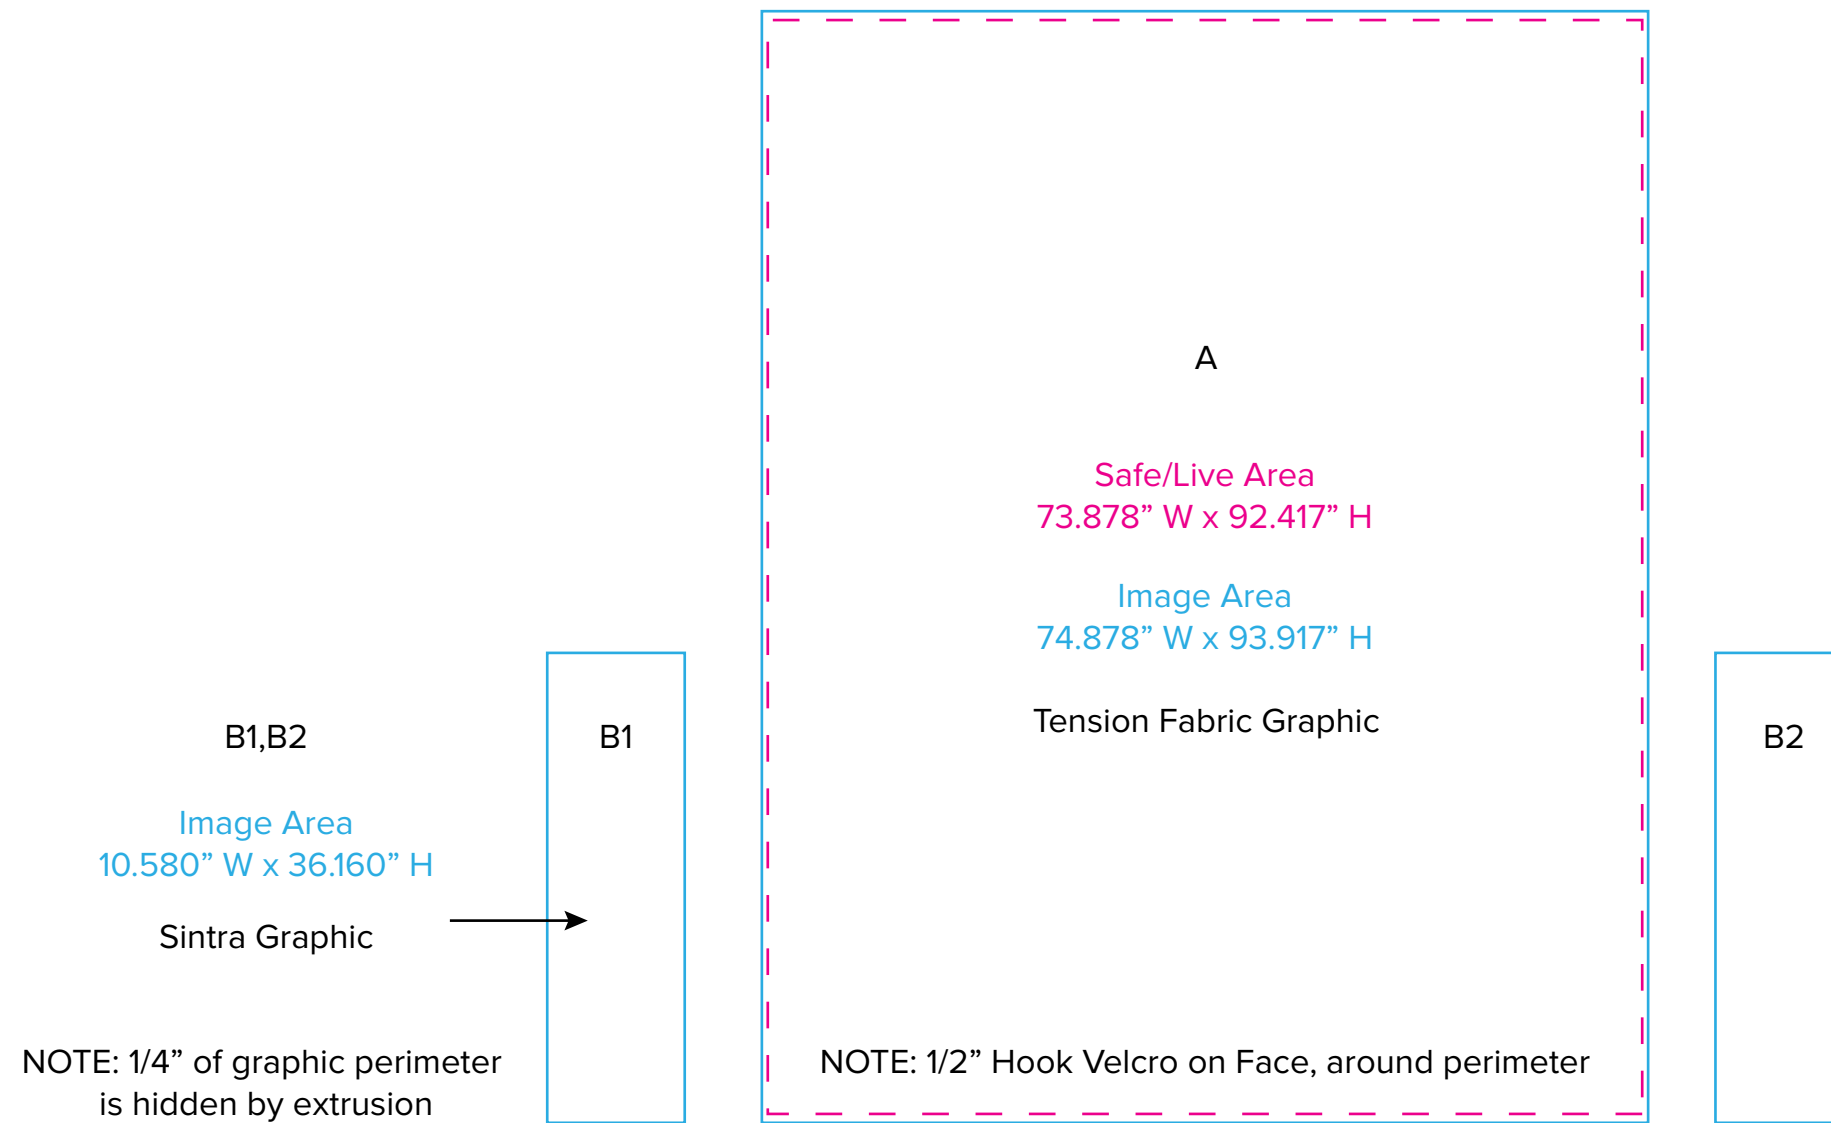

Graphic Template 10 x 10 Hybrid Inline Exhibit

NOTE: All Raster Art (jpg, tiff,psd, png, etc.) must be at least 100 dpi at print size.